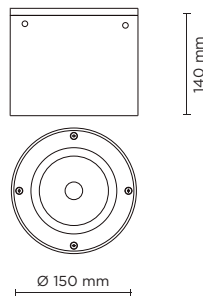

706009

TECH MEDIUM COMPACT 03 ROUND

Round downlight for outdoor surface installation on the ceiling, phospho-chromatised and polyester powder coated die-cast copper-free aluminium body, tempered safety glass, moulded silicone gasket and stainless steel screws. Built-in LED driver 220-240V 50-60Hz, with 1 x COB "CXA 2520" CREE LED. IP65 rating.

light source	light beam options	lumen output (lm)	lumin. efficacy (lm/w)
3000°K warm-white			
cob led	 30°	1.560	78.00

Finish color options:

 Textured Grey
RAL 9006

Technical features

Technical data

Wattage	20 WATT
IP Rating	IP65
IK Rating	IK08
Material	High corrosion resistance die-cast copper-free aluminium body
Coating	Polyester powder coating with phosphochromating pre-finish
Light source	NR. 1 x 20W COB CREE "CXA 2520" LED
Screws	Stainless steel
Transformer	Electronic power supply 220/240V 50/60Hz built-in
Gasket	Silicone rubber
Power cable	0.5 mt. neoprene power cable included
Glass	Tempered
Gross weight	2,00 Kg